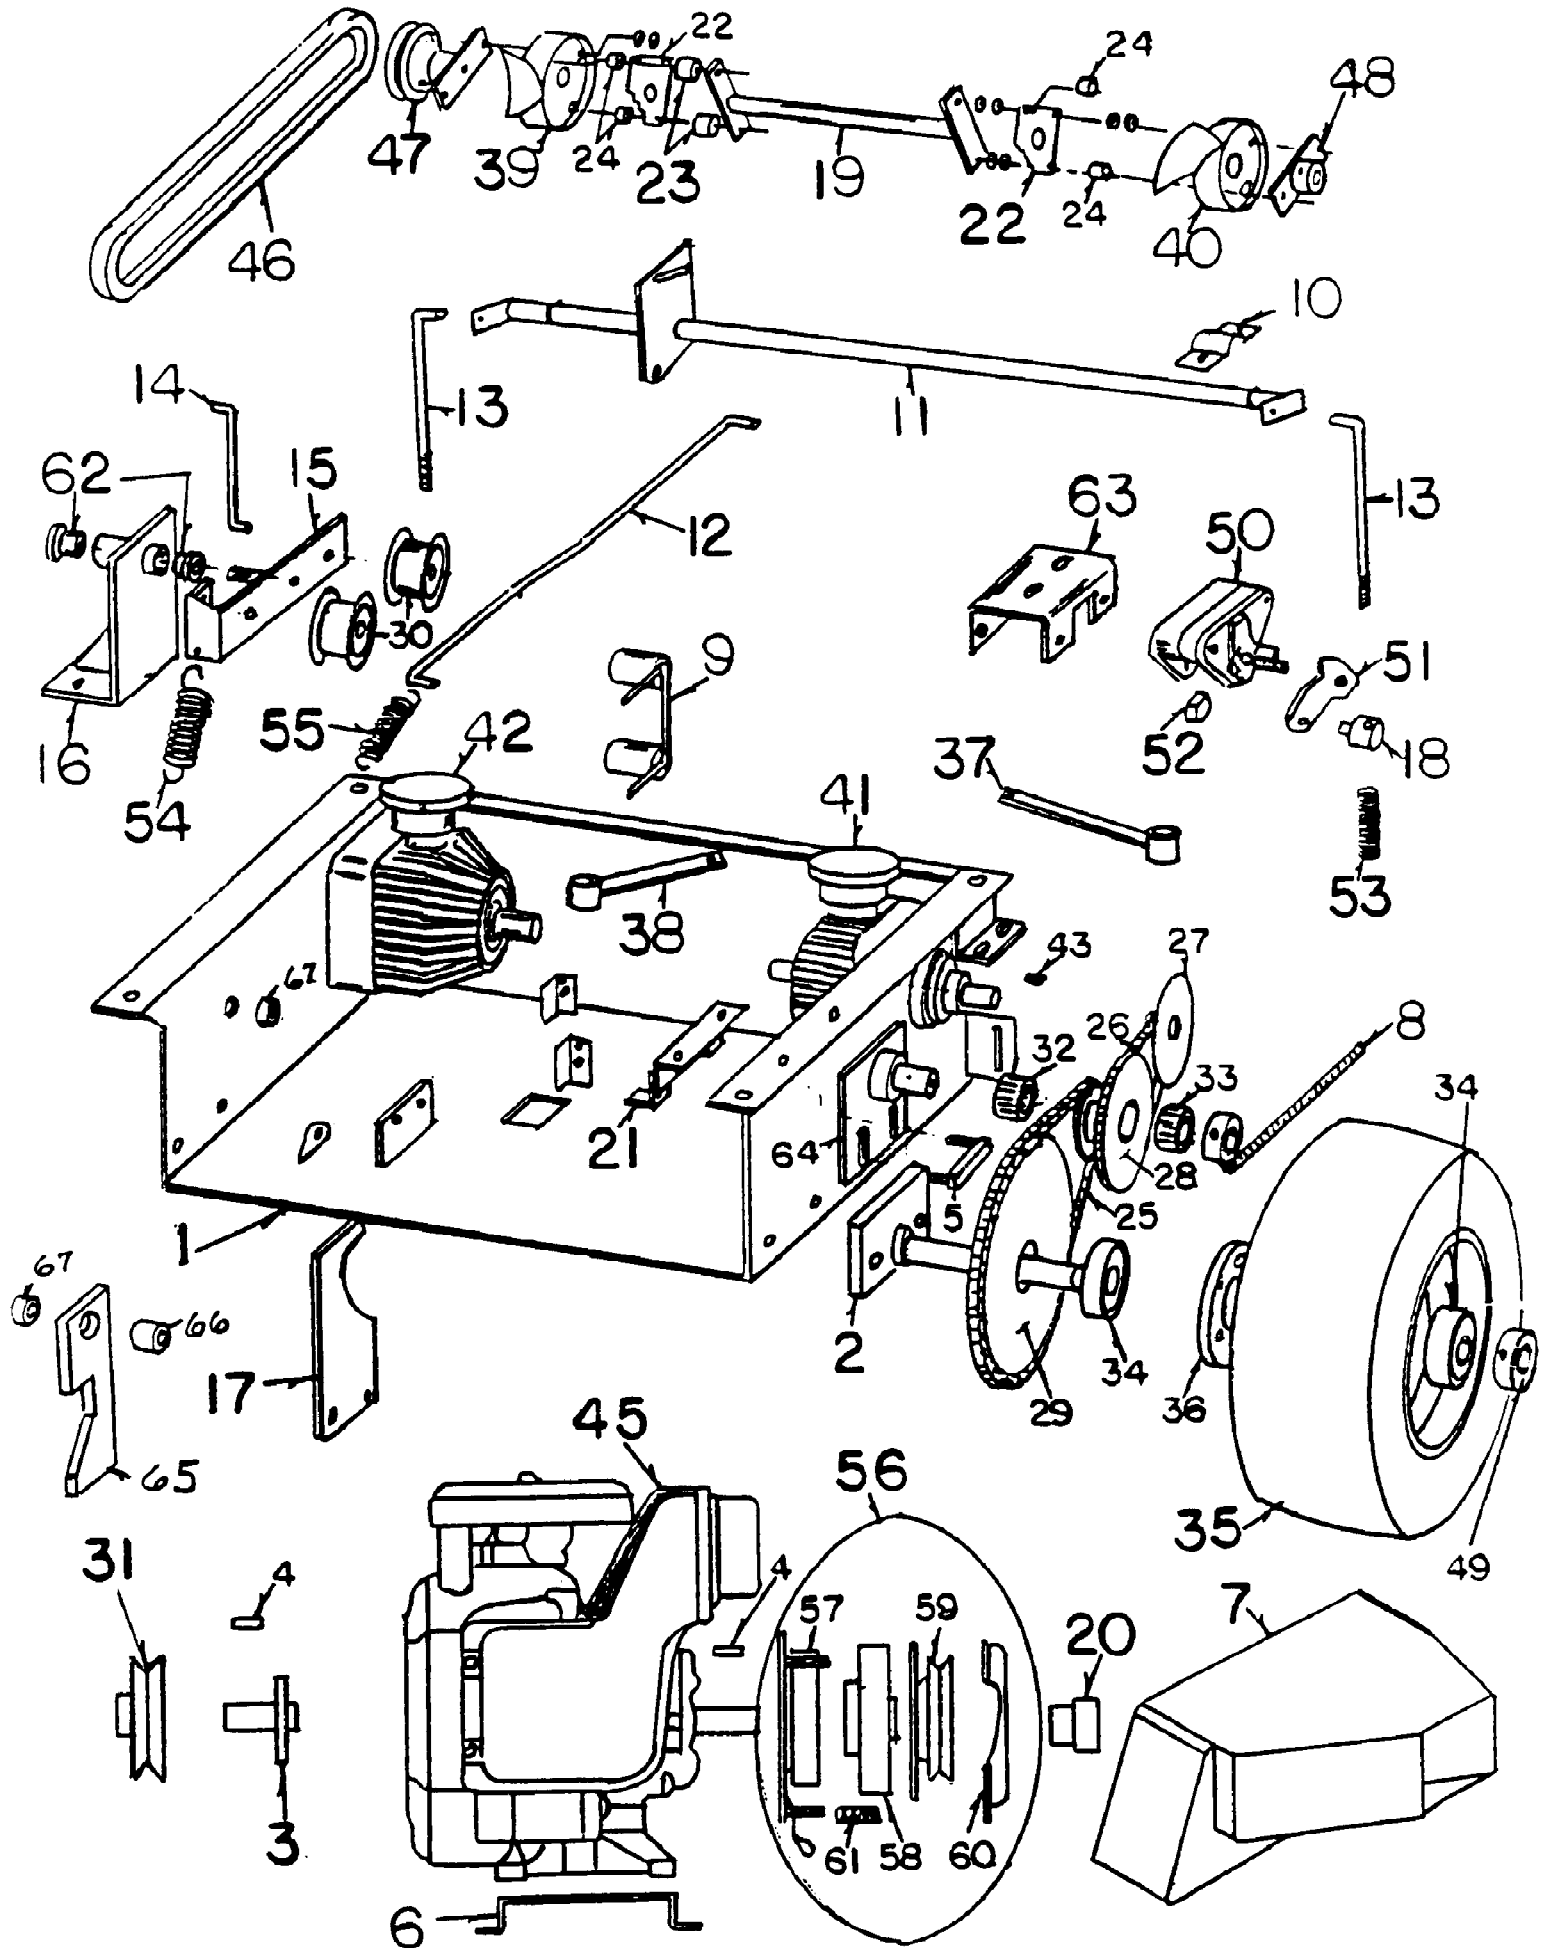

Ref #	Part Number	Qty	S/P/F	Description
1	WD-111-0000	1		Base
2	WD-100-0001	2		Axle, Drive Wheel (FR11, FR18)
	WD-120-0001	2		Axle, Drive Wheel (FR18C)
3	WD-100-0013	1	S	Engine Shaft
4	WD-100-0014	2	S	Key Stock
5	WD-100-0016	2		Bolt Bar
6	WD-101-0001	1		11 H.P. Adapter Plate
7	WD-101-0002	1		Air Duct (FR11)
	WD-111-0001	1		Air Duct (FR18 FR18C)
8	WD-100-0017	1	S	L.H. 1 R.H. Support Collars
9	WD-111-0003	1		Belt Retainer
10	WD-111-0004	2	S	Bearing, Clutch & Brake Cross Rod
11	WD-111-0005	1		Clutch & Brake Cross Rod
12	WD-111-0006	1		Brake Pedal Rod
13	WD-111-0007	2		Caliper Rod
14	WD-111-0008	1		Clutch Rod
15	WD-111-0009	1		Clutch Pulley Mount
16	WD-111-0010	1		Clutch Bracket
17	WD-111-0012	1		Belt Retainer, Engine
18	WD-111-0014	2		Caliper Rod Collar
19	WD-111-0018	1		Cross Shaft
20	WD-111-0020	1		Electric Clutch Retainer (FR11)
	WD-900-5575	1		Electric Clutch Retainer (FR18 FR18C)
21	WD-111-0024	1		Electric Clutch Stop (FR11 Only)
22	WD-111-0021	2	S	Drive Plate
23	WD-111-0022	2		Spacer
24	WD-111-0025	4		Bolt Spacer
25	WD-900-1000	2	S	Chain, Final Drive (FR11 FR18)
	WD-900-1003	2		Chain, Final Drive (FR18C)
26	WD-900-1001	2		Chain, Primary Drive (FR11 FR18)
	WD-900-1005	2		Chain, Primary Drive (FR18)
27	WD-901-1505	2	S	Sprocket Transmission & Disc Brake
28	WD-901-1501	2	S	Sprocket, Primary Drive (FR11 FR18)
	WD-901-1504	2	S	Sprocket, Primary Drive (FR18C)
29	WD-901-1502	2	S	Sprocket, Final Drive (FR11 FR18)
	WD-901-1503	2		Sprocket, Final Drive (FR18C)
30	WD-900-2501	2	S	Idler Pulley
31	WD-900-2503	1	S	Pulley, Engine
32	WD-900-3500	2	S	Short Bearing, Idler Sprocket
33	WD-900-3502	1	F	Long Bearing, Idler Sprocket (2 ea. FR 11 FR18)
34	WD-900-3501	4	S	Bearing, Drive Wheel
35	WD-900-4012	2		Drive Wheel Assembly (FR18)
	WD-900-4013	2		Drive Wheel Assembly (FR18C)
	WD-900-4011	2		Drive Wheel Assembly (FR11)
36	WD-900-4009	2		Wheel Hub (FR11 FR18)
	WD-900-4010	2		Wheel Hub (FR18C)
37	WD-901-4506	1		Arm, Transmission R.H.
38	WD-901-4507	1		Arm, Transmission L.H.
39	WD-900-4519	1	S	C.W. Fan R.H. Side
40	WD-900-4520	1		C.C.W. Fan L.H. Side
41	WD-900-4504	1	S	Transmission L.H. C.W.